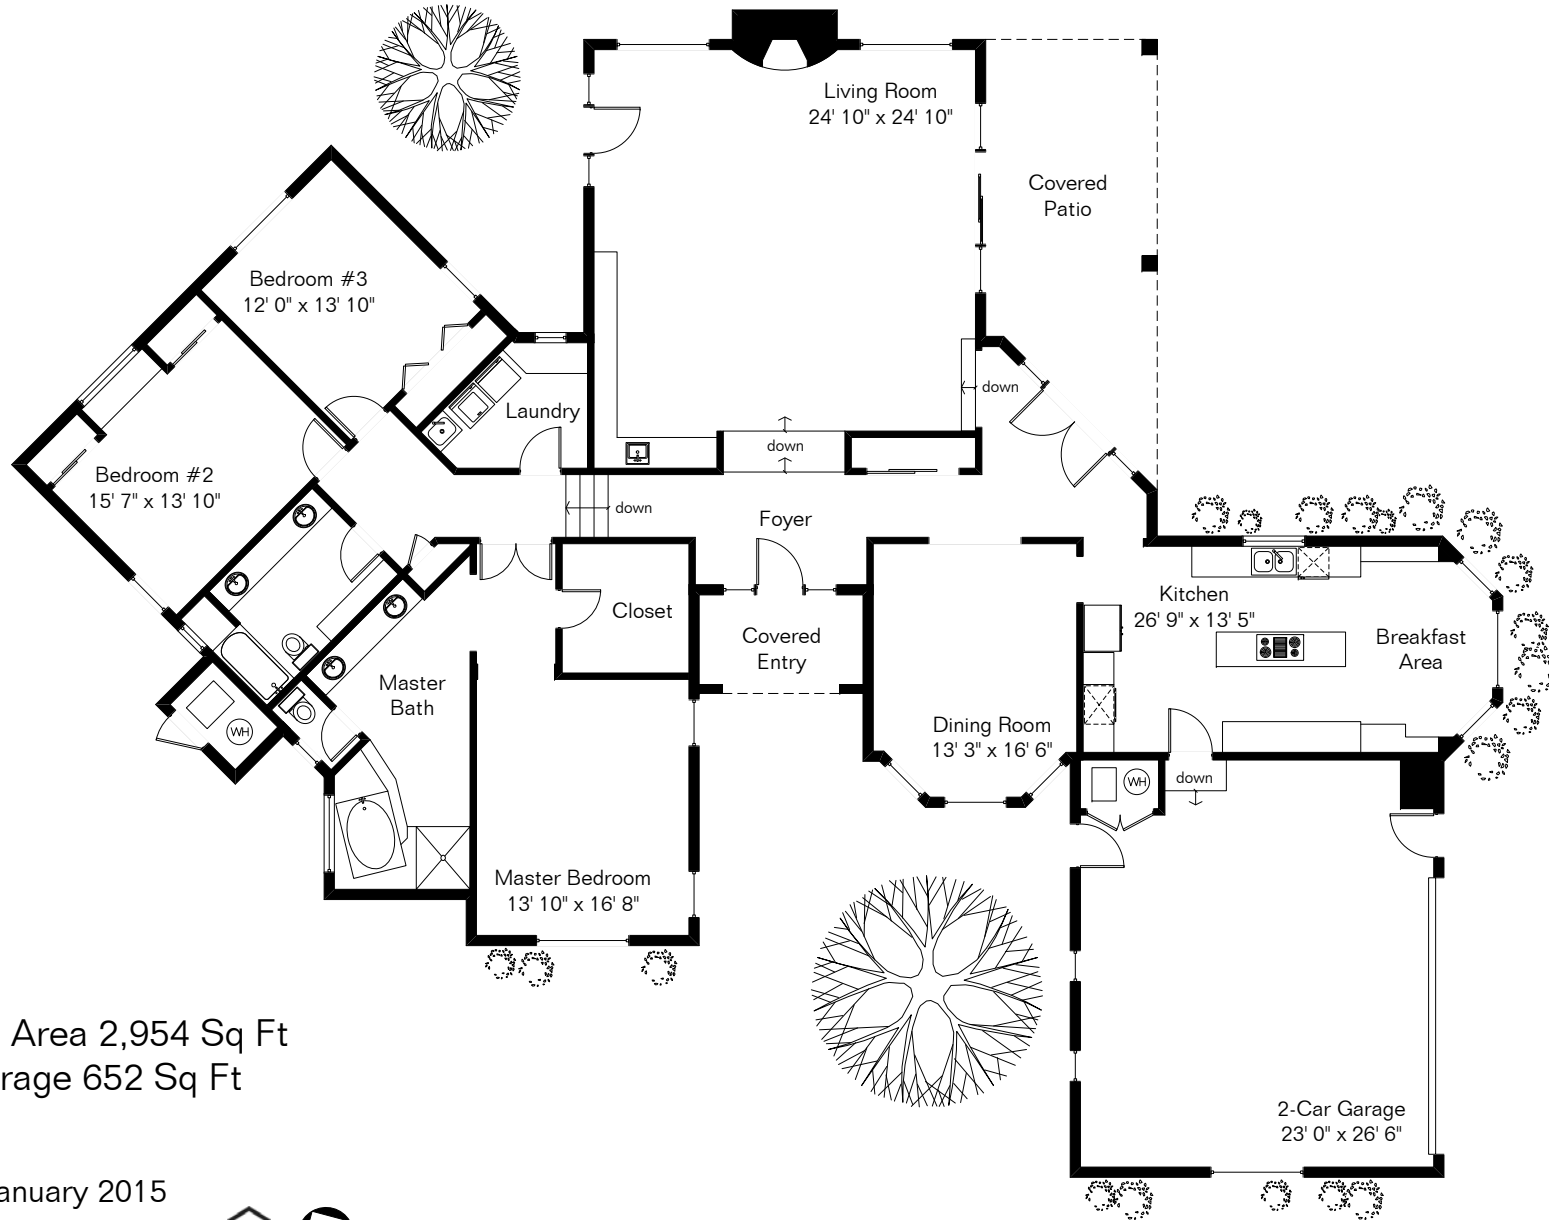

The square footages and room size information are deemed to be reliable but are not guaranteed and should be independently verified.

# 430 W Atua Pl

Living Area 2,954 Sq Ft  
Garage 652 Sq Ft

Site Visit January 2015

Copyright 2015 Floor Plans First! LLC  
All Rights Reserved.

[www.FloorPlansFirst.com](http://www.FloorPlansFirst.com)

Toll Free (877) 887-1500  
Voice (520) 881-1500  
Fax (520) 791-7701

Floor Plans First!  
See the Floor Plan First!